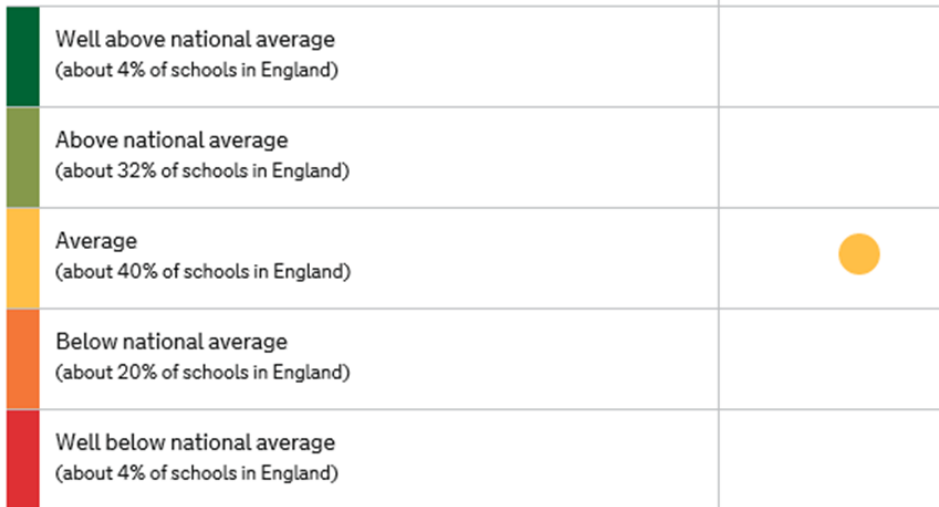

Walton High School KS5 Applied General Qualification Factsheet—2016

Progress

School / college score
Confidence interval

+0.04
-0.31 to +0.4
25 entries

Average Grade

School / college **Dist+** (41.09 points)