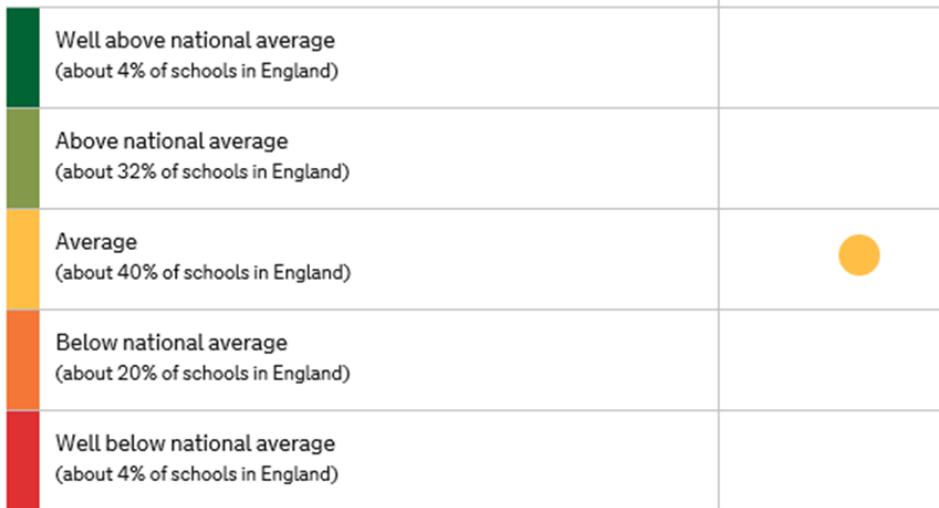

# Walton High School KS5 Applied General Qualification Factsheet—2016

## Progress

School / college score  
Confidence interval

**+0.04**  
-0.31 to +0.4  
25 entries