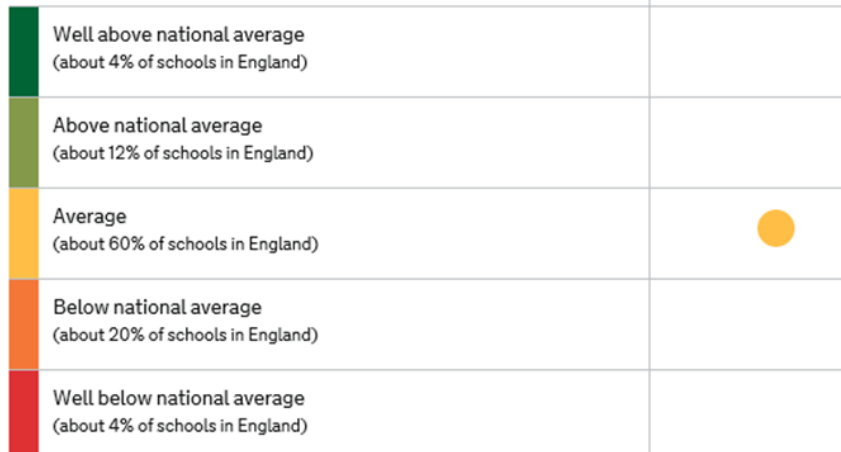

# Walton High School A Level Data Factsheet—2016

## Progress

School / college score

**+0.03**

Confidence interval

-0.10 to +0.15  
464 entries