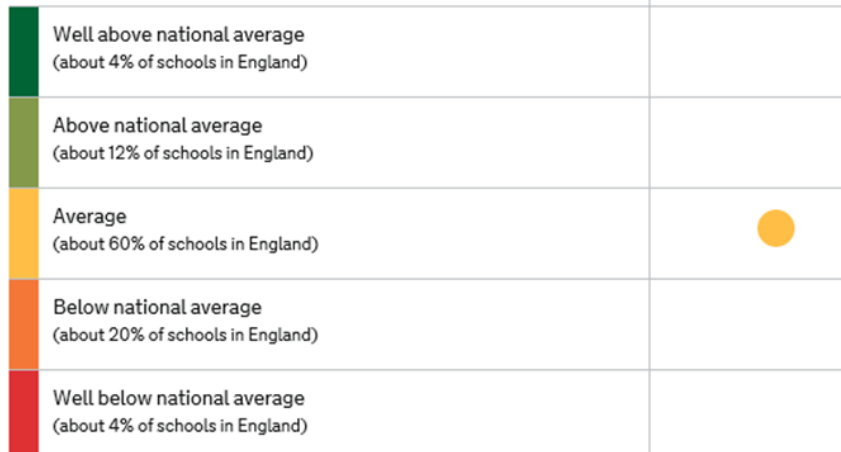

Walton High School A Level Data Factsheet—2016

Progress

School / college score

+0.03

Confidence interval

-0.10 to +0.15
464 entries

Average Grade

School / college **C** (29.45 points)