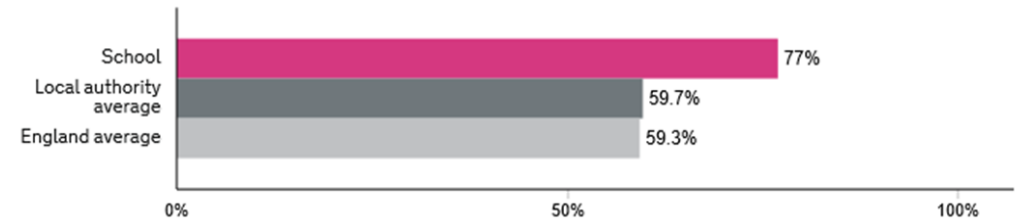

WALTON HIGH SCHOOL KS4

PERFORMANCE 2016

DATA DASHBOARD

Attainment 8 score

Pupils achieving the English Bacculaureate

Pupils entering for the English Bacculaureate

Progress 8 score

Pupils achieving Grade C or better in English and maths GCSEs

Pupil destinations - pupils staying in education or going into employment