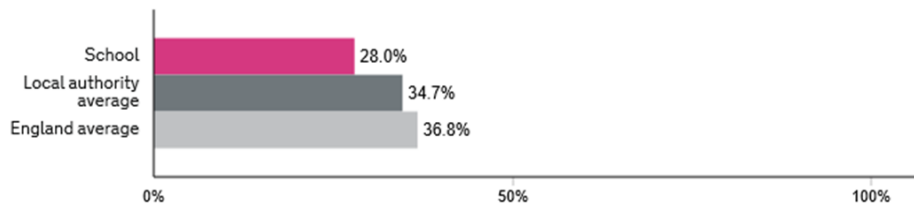

WALTON HIGH SCHOOL KS4

PERFORMANCE 2016

DATA DASHBOARD

Attainment 8 score

Pupils achieving the English Bacculaureate

Pupils entering for the English Bacculaureate

Progress 8 score

Pupils achieving Grade C or better in English and maths GCSEs

Pupil destinations - pupils staying in education or going into employment