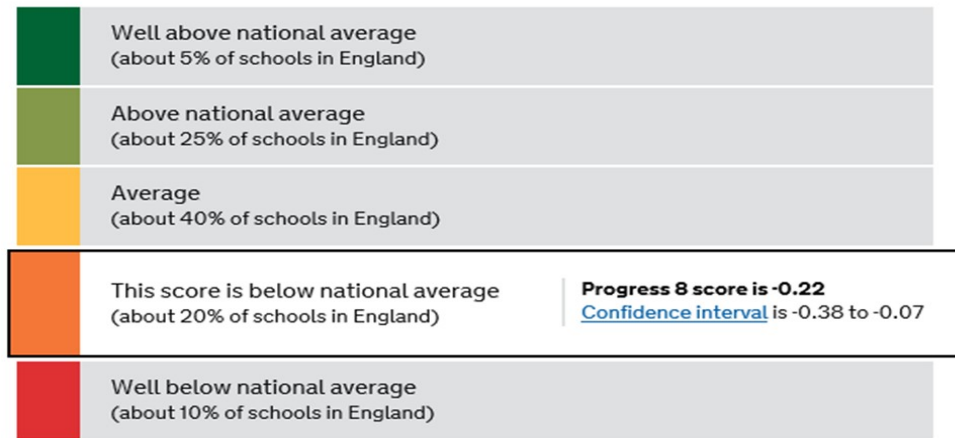

WALTON HIGH SCHOOL KS4

PERFORMANCE 2016

DATA DASHBOARD

Attainment 8 score

Pupils achieving the English Bacculaureate

Pupils entering for the English Bacculaureate

Progress 8 score

Pupils achieving Grade C or better in English and maths GCSEs