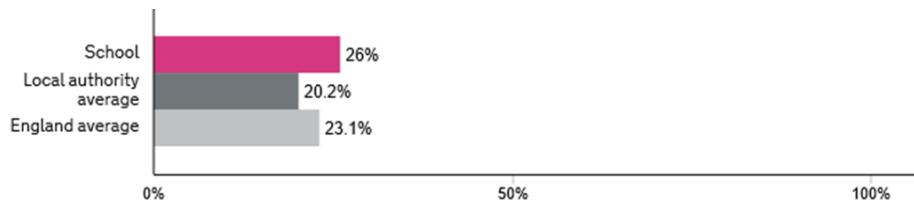

WALTON HIGH SCHOOL KS4

PERFORMANCE 2016

DATA DASHBOARD

Attainment 8 score

Pupils achieving the English Bacculaureate

Pupils entering for the English Bacculaureate

Progress 8 score

Pupils achieving Grade C or better in English and maths GCSEs

Pupil destinations - pupils staying in education or going into employment